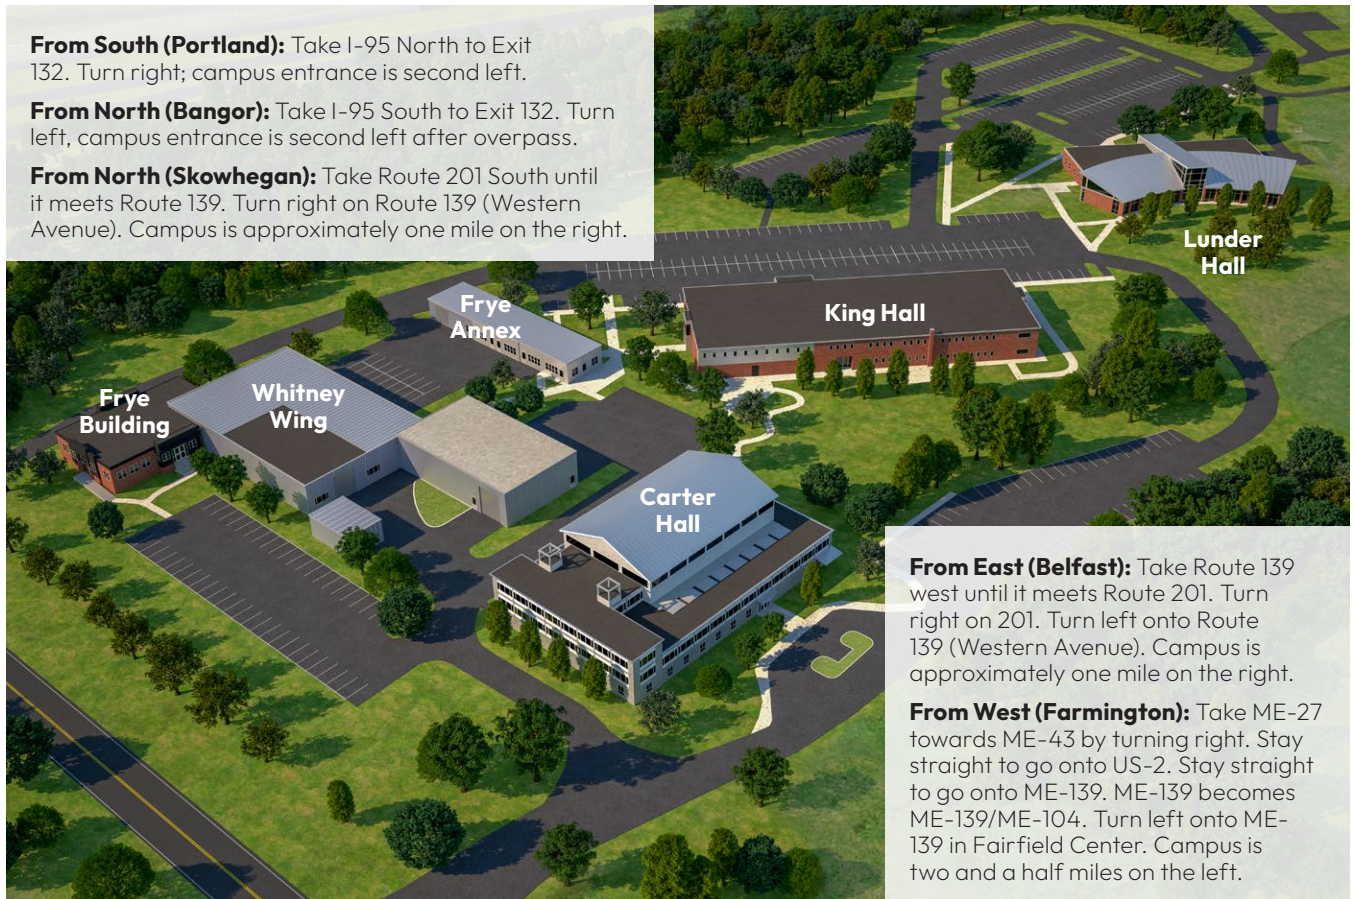

FAIRFIELD CAMPUS MAP

From South (Portland): Take I-95 North to Exit 132. Turn right; campus entrance is second left.

From North (Bangor): Take I-95 South to Exit 132. Turn left, campus entrance is second left after overpass.

From North (Skowhegan): Take Route 201 South until it meets Route 139. Turn right on Route 139 (Western Avenue). Campus is approximately one mile on the right.

From East (Belfast): Take Route 139 west until it meets Route 201. Turn right on 201. Turn left onto Route 139 (Western Avenue). Campus is approximately one mile on the right.

From West (Farmington): Take ME-27 towards ME-43 by turning right. Stay straight to go onto US-2. Stay straight to go onto ME-139. ME-139 becomes ME-139/ME-104. Turn left onto ME-139 in Fairfield Center. Campus is two and a half miles on the left.