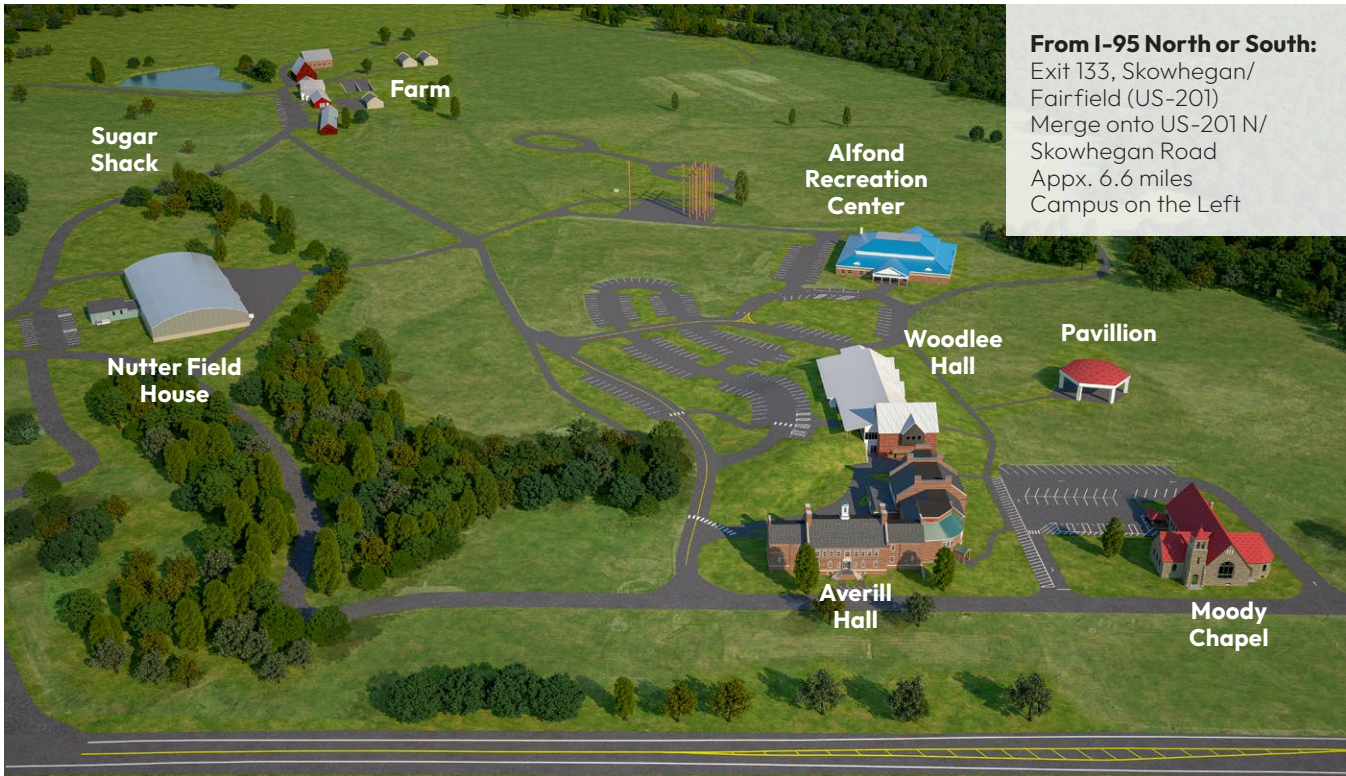

ALFOND CAMPUS MAP

From I-95 North or South:
Exit 133, Skowhegan/
Fairfield (US-201)
Merge onto US-201 N/
Skowhegan Road
Appx. 6.6 miles
Campus on the Left

AVERILL HALL

Academic Programs/Classrooms

- Culinary Arts
- English & Humanities
- Liberal Studies
- Mental Health & Psychology
- Social Sciences

Conference Room

NUTTER FIELD HOUSE

Electrical Lineworker Lab/Classroom

Faculty Offices

Maintenance Office

Sustainable Construction Lab

SUGAR SHACK

Maple Syrup Production Center